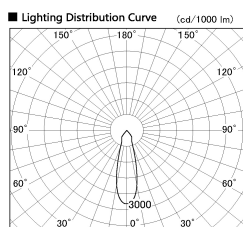

Item no. DD136-2030B9027-R-PO

Series Name: Cledy versa R-G (DD136-R-PO)

Installation	Recessed mount
Type	Pull out downlight
Fixture wattage	20W
Beam angle	28 deg
Color Temp.	2700K
CRI	Ra>90
Luminous	2127 lm
Body	Die-cast aluminum alloy
Body finish	N/A
Trim finish	Black
Reflector finish	N/A
IP Rate	IP20
Light source	COB module
Input Voltage	AC220~240V
Dimming Type	Non-Dimmable
Certificate	CE, CCC
Cut Hole	125mm

■ Direct Horizontal Illuminance DD136-2030B9027-R-PO

φ	Illuminance Angle	Beam Angle	Vertical Illuminance (lx)
27°	28°	23740	
480	10000	5930	
1	5000	2640	
960	2000	1480	
2	1000	950	
1440	500	660	
3	200	480	
1920	100	370	