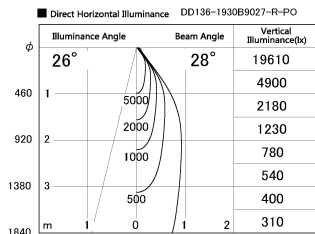

Item no. DD136-1930B9027-R-PO

Series Name: Cledy versa R-G (DD136-R-PO)

Installation	Recessed mount
Type	Pull out downlight
Fixture wattage	18.6W
Beam angle	28 deg
Color Temp.	2700K
CRI	Ra>90
Luminous	1775 lm
Body	Die-cast aluminum alloy
Body finish	N/A
Trim finish	Black
Reflector finish	N/A
IP Rate	IP20
Light source	COB module
Input Voltage	AC220~240V
Dimming Type	Non-Dimmable
Certificate	CE, CCC
Cut Hole	100mm