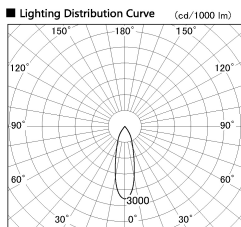

Item no. DD136-1930B9027-R-PO

Series Name: Cledy versa R-G (DD136-R-PO)

Installation	Recessed mount
Type	Pull out downlight
Fixture wattage	18.6W
Beam angle	28 deg
Color Temp.	2700K
CRI	Ra>90
Luminous	1775 lm
Body	Die-cast aluminum alloy
Body finish	N/A
Trim finish	Black
Reflector finish	N/A
IP Rate	IP20
Light source	COB module
Input Voltage	AC220~240V
Dimming Type	Non-Dimmable
Certificate	CE, CCC
Cut Hole	100mm