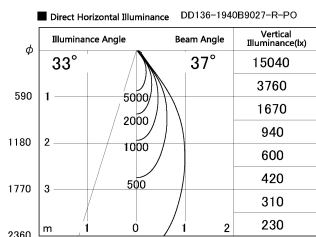

Item no. DD136-1940B9027-R-PO

Series Name: Cledy versa R-G (DD136-R-PO)

Installation	Recessed mount
Type	Pull out downlight
Fixture wattage	18.6W
Beam angle	57 deg
Color Temp.	2700K
CRI	Ra>90
Luminous	1807 lm
Body	Die-cast aluminum alloy
Body finish	N/A
Trim finish	Black
Reflector finish	N/A
IP Rate	IP20
Light source	COB module
Input Voltage	AC220~240V
Dimming Type	Non-Dimmable
Certificate	CE, CCC
Cut Hole	100mm