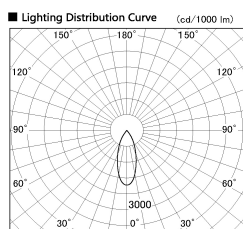

Item no. DD136-1940B9027-R-PO

Series Name: Cledy versa R-G (DD136-R-PO)

Installation	Recessed mount
Type	Pull out downlight
Fixture wattage	18.6W
Beam angle	57 deg
Color Temp.	2700K
CRI	Ra>90
Luminous	1807 lm
Body	Die-cast aluminum alloy
Body finish	N/A
Trim finish	Black
Reflector finish	N/A
IP Rate	IP20
Light source	COB module
Input Voltage	AC220~240V
Dimming Type	Non-Dimmable
Certificate	CE, CCC
Cut Hole	100mm