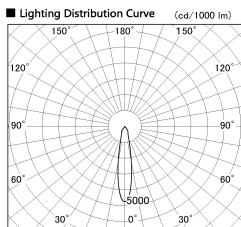

Item no. DD136-1120B9027-R-PO

Series Name: Cledy versa R-G (DD136-R-PO)

Installation	Recessed mount
Type	Pull out downlight
Fixture wattage	10.5W
Beam angle	19 deg
Color Temp.	2700K
CRI	Ra>90
Luminous	1038 lm
Body	Die-cast aluminum alloy
Body finish	N/A
Trim finish	Black
Reflector finish	N/A
IP Rate	IP20
Light source	COB module
Input Voltage	AC220~240V
Dimming Type	Non-Dimmable
Certificate	CE, CCC
Cut Hole	100mm