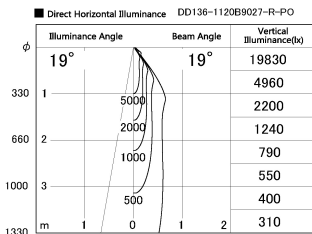

Item no. DD136-1120B9027-R-PO

Series Name: Cledy versa R-G (DD136-R-PO)

Installation	Recessed mount
Type	Pull out downlight
Fixture wattage	10.5W
Beam angle	19 deg
Color Temp.	2700K
CRI	Ra>90
Luminous	1038 lm
Body	Die-cast aluminum alloy
Body finish	N/A
Trim finish	Black
Reflector finish	N/A
IP Rate	IP20
Light source	COB module
Input Voltage	AC220~240V
Dimming Type	Non-Dimmable
Certificate	CE, CCC
Cut Hole	100mm