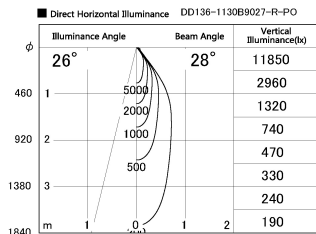

Item no. DD136-1130B9027-R-PO

Series Name: Cledy versa R-G (DD136-R-PO)

Installation	Recessed mount
Type	Pull out downlight
Fixture wattage	10.5W
Beam angle	28 deg
Color Temp.	2700K
CRI	Ra>90
Luminous	1073 lm
Body	Die-cast aluminum alloy
Body finish	N/A
Trim finish	Black
Reflector finish	N/A
IP Rate	IP20
Light source	COB module
Input Voltage	AC220~240V
Dimming Type	Non-Dimmable
Certificate	CE, CCC
Cut Hole	100mm