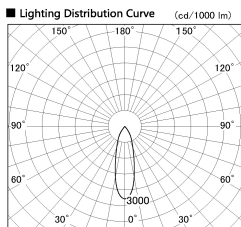

Item no. DD136-1130B9027-R-PO

Series Name: Cledy versa R-G (DD136-R-PO)

Installation	Recessed mount
Type	Pull out downlight
Fixture wattage	10.5W
Beam angle	28 deg
Color Temp.	2700K
CRI	Ra>90
Luminous	1073 lm
Body	Die-cast aluminum alloy
Body finish	N/A
Trim finish	Black
Reflector finish	N/A
IP Rate	IP20
Light source	COB module
Input Voltage	AC220~240V
Dimming Type	Non-Dimmable
Certificate	CE, CCC
Cut Hole	100mm