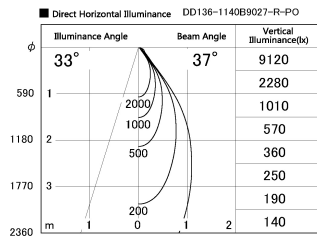

Item no. DD136-1140B9027-R-PO

Series Name: Cledy versa R-G (DD136-R-PO)

Installation	Recessed mount
Type	Pull out downlight
Fixture wattage	10.5W
Beam angle	37 deg
Color Temp.	2700K
CRI	Ra>90
Luminous	1096 lm
Body	Die-cast aluminum alloy
Body finish	N/A
Trim finish	Black
Reflector finish	N/A
IP Rate	IP20
Light source	COB module
Input Voltage	AC220~240V
Dimming Type	Non-Dimmable
Certificate	CE, CCC
Cut Hole	100mm