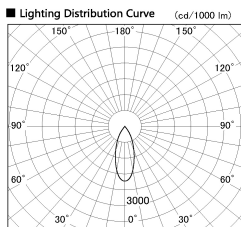

Item no. DD136-1140B9027-R-PO

Series Name: Cledy versa R-G (DD136-R-PO)

Installation	Recessed mount
Type	Pull out downlight
Fixture wattage	10.5W
Beam angle	37 deg
Color Temp.	2700K
CRI	Ra>90
Luminous	1096 lm
Body	Die-cast aluminum alloy
Body finish	N/A
Trim finish	Black
Reflector finish	N/A
IP Rate	IP20
Light source	COB module
Input Voltage	AC220~240V
Dimming Type	Non-Dimmable
Certificate	CE, CCC
Cut Hole	100mm