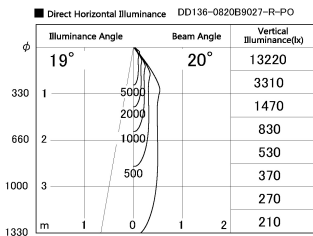

Item no. DD136-0820B9027-R-PO

Series Name: Cledy versa R-G (DD136-R-PO)

Installation	Recessed mount
Type	Pull out downlight
Fixture wattage	7.5W
Beam angle	20 deg
Color Temp.	2700K
CRI	Ra>90
Luminous	705 lm
Body	Die-cast aluminum alloy
Body finish	N/A
Trim finish	Black
Reflector finish	N/A
IP Rate	IP20
Light source	COB module
Input Voltage	AC220~240V
Dimming Type	Non-Dimmable
Certificate	CE, CCC
Cut Hole	100mm