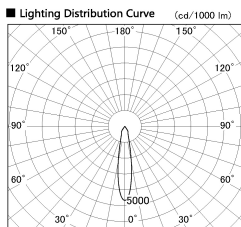

Item no. DD136-0820B9027-R-PO

Series Name: Cledy versa R-G (DD136-R-PO)

Installation	Recessed mount
Type	Pull out downlight
Fixture wattage	7.5W
Beam angle	20 deg
Color Temp.	2700K
CRI	Ra>90
Luminous	705 lm
Body	Die-cast aluminum alloy
Body finish	N/A
Trim finish	Black
Reflector finish	N/A
IP Rate	IP20
Light source	COB module
Input Voltage	AC220~240V
Dimming Type	Non-Dimmable
Certificate	CE, CCC
Cut Hole	100mm