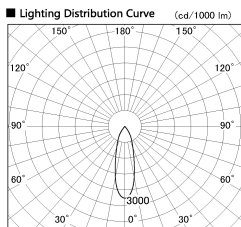

Item no. DD136-0830B9027-R-PO

Series Name: Cledy versa R-G (DD136-R-PO)

Installation	Recessed mount
Type	Pull out downlight
Fixture wattage	7.5W
Beam angle	29 deg
Color Temp.	2700K
CRI	Ra>90
Luminous	732 lm
Body	Die-cast aluminum alloy
Body finish	N/A
Trim finish	Black
Reflector finish	N/A
IP Rate	IP20
Light source	COB module
Input Voltage	AC220~240V
Dimming Type	Non-Dimmable
Certificate	CE, CCC
Cut Hole	100mm