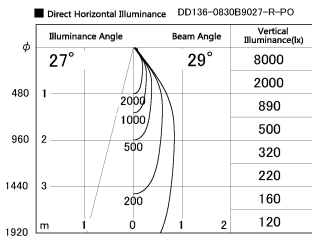

Item no. DD136-0830B9027-R-PO

Series Name: Cledy versa R-G (DD136-R-PO)

Installation	Recessed mount
Type	Pull out downlight
Fixture wattage	7.5W
Beam angle	29 deg
Color Temp.	2700K
CRI	Ra>90
Luminous	732 lm
Body	Die-cast aluminum alloy
Body finish	N/A
Trim finish	Black
Reflector finish	N/A
IP Rate	IP20
Light source	COB module
Input Voltage	AC220~240V
Dimming Type	Non-Dimmable
Certificate	CE, CCC
Cut Hole	100mm