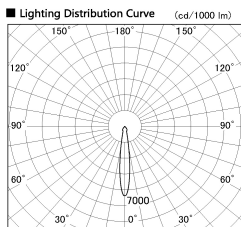

Item no. DD136-2515B9030-R-PO

Series Name: Cledy versa R-G (DD136-R-PO)

■ Direct Horizontal Illuminance DD136-2515B9030-R-PO

φ	Illuminance Angle	Beam Angle	Vertical Illuminance (lx)
240	14°	15°	63530
240	1		15880
490	2		7060
490	2		3970
730	3		2540
730	3		1760
980	m	1	1300
980	m	2	990

Installation	Recessed mount
Type	Pull out downlight
Fixture wattage	23W
Beam angle	15 deg
Color Temp.	3000K
CRI	Ra>90
Luminous	2580 lm
Body	Die-cast aluminum alloy
Body finish	N/A
Trim finish	Black
Reflector finish	N/A
IP Rate	IP20
Light source	COB module
Input Voltage	AC220~240V
Dimming Type	Non-Dimmable
Certificate	CE, CCC
Cut Hole	125mm