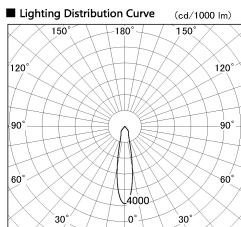

Item no. DD136-2520B9030-R-PO

Series Name: Cledy versa R-G (DD136-R-PO)

■ Direct Horizontal Illuminance DD136-2520B9030-R-PO

Illuminance Angle	Beam Angle	Vertical Illuminance (lx)
20°	21°	43550
		10890
		4840
		2720
		1740
		1210
1050	3	890
		2000
		1000
700	2	680
		2000
350	1	10890
		20000

Installation	Recessed mount
Type	Pull out downlight
Fixture wattage	23W
Beam angle	21 deg
Color Temp.	3000K
CRI	Ra>90
Luminous	2782 lm
Body	Die-cast aluminum alloy
Body finish	N/A
Trim finish	Black
Reflector finish	N/A
IP Rate	IP20
Light source	COB module
Input Voltage	AC220~240V
Dimming Type	Non-Dimmable
Certificate	CE, CCC
Cut Hole	125mm