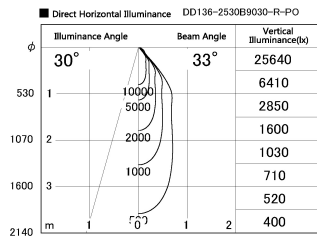

Item no. DD136-2530B9030-R-PO

Series Name: Cledy versa R-G (DD136-R-PO)

Installation	Recessed mount
Type	Pull out downlight
Fixture wattage	23W
Beam angle	33 deg
Color Temp.	3000K
CRI	Ra>90
Luminous	2825 lm
Body	Die-cast aluminum alloy
Body finish	N/A
Trim finish	Black
Reflector finish	N/A
IP Rate	IP20
Light source	COB module
Input Voltage	AC220~240V
Dimming Type	Non-Dimmable
Certificate	CE, CCC
Cut Hole	125mm