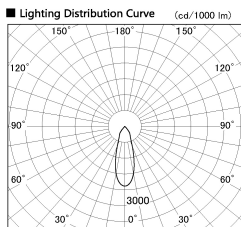

Item no. DD136-2530B9030-R-PO

Series Name: Cledy versa R-G (DD136-R-PO)

Installation	Recessed mount
Type	Pull out downlight
Fixture wattage	23W
Beam angle	33 deg
Color Temp.	3000K
CRI	Ra>90
Luminous	2825 lm
Body	Die-cast aluminum alloy
Body finish	N/A
Trim finish	Black
Reflector finish	N/A
IP Rate	IP20
Light source	COB module
Input Voltage	AC220~240V
Dimming Type	Non-Dimmable
Certificate	CE, CCC
Cut Hole	125mm