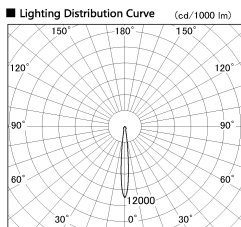

Item no. DD136-2015B9030-R-PO

Series Name: Cledy versa R-G (DD136-R-PO)

■ Direct Horizontal Illuminance DD136-2015B9030-R-PO

φ	Illuminance Angle	Beam Angle	Vertical Illuminance (lx)
170	10°	11°	86700
170			21680
340	20000		9630
340	10000		5420
520	5000		3470
520	2000		2410
690	0		1770
690	0	1 2	1350

Installation	Recessed mount
Type	Pull out downlight
Fixture wattage	20W
Beam angle	11 deg
Color Temp.	3000K
CRI	Ra>90
Luminous	2001 lm
Body	Die-cast aluminum alloy
Body finish	N/A
Trim finish	Black
Reflector finish	N/A
IP Rate	IP20
Light source	COB module
Input Voltage	AC220~240V
Dimming Type	Non-Dimmable
Certificate	CE, CCC
Cut Hole	125mm