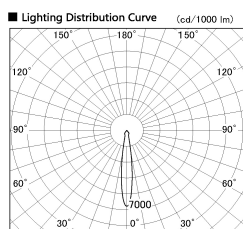

Item no. DD136-2020B9030-R-PO

Series Name: Cledy versa R-G (DD136-R-PO)

Installation	Recessed mount
Type	Pull out downlight
Fixture wattage	20W
Beam angle	15 deg
Color Temp.	3000K
CRI	Ra>90
Luminous	2125 lm
Body	Die-cast aluminum alloy
Body finish	N/A
Trim finish	Black
Reflector finish	N/A
IP Rate	IP20
Light source	COB module
Input Voltage	AC220~240V
Dimming Type	Non-Dimmable
Certificate	CE, CCC
Cut Hole	125mm

■ Direct Horizontal Illuminance DD136-2020B9030-R-PO

φ	Illuminance Angle	Beam Angle	Vertical Illuminance (lx)
240	14°	15°	57130
480			14280
480	2		6350
960			3570
730	3		2290
1460			1590
980	m	1	1170
1960			890