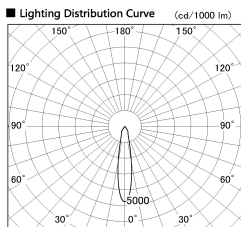

Item no. DD136-1920B9030-R-PO

Series Name: Cledy versa R-G (DD136-R-PO)

■ Direct Horizontal Illuminance DD136-1920B9030-R-PO

φ	Illuminance Angle	Beam Angle	Vertical Illuminance (lx)
330	19°	19°	33290
1			8320
			3700
660			2080
2			1330
1000			920
3			680
1330			520

Installation	Recessed mount
Type	Pull out downlight
Fixture wattage	18.6W
Beam angle	19 deg
Color Temp.	3000K
CRI	Ra>90
Luminous	1742 lm
Body	Die-cast aluminum alloy
Body finish	N/A
Trim finish	Black
Reflector finish	N/A
IP Rate	IP20
Light source	COB module
Input Voltage	AC220~240V
Dimming Type	Non-Dimmable
Certificate	CE, CCC
Cut Hole	100mm