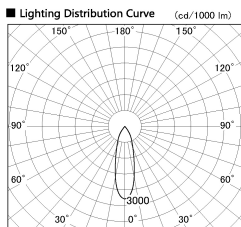

Item no. DD136-1930B9030-R-PO

Series Name: Cledy versa R-G (DD136-R-PO)

Installation	Recessed mount
Type	Pull out downlight
Fixture wattage	18.6W
Beam angle	28 deg
Color Temp.	3000K
CRI	Ra>90
Luminous	1811 lm
Body	Die-cast aluminum alloy
Body finish	N/A
Trim finish	Black
Reflector finish	N/A
IP Rate	IP20
Light source	COB module
Input Voltage	AC220~240V
Dimming Type	Non-Dimmable
Certificate	CE, CCC
Cut Hole	100mm