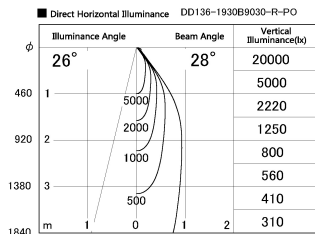

Item no. DD136-1930B9030-R-PO

Series Name: Cledy versa R-G (DD136-R-PO)

Installation	Recessed mount
Type	Pull out downlight
Fixture wattage	18.6W
Beam angle	28 deg
Color Temp.	3000K
CRI	Ra>90
Luminous	1811 lm
Body	Die-cast aluminum alloy
Body finish	N/A
Trim finish	Black
Reflector finish	N/A
IP Rate	IP20
Light source	COB module
Input Voltage	AC220~240V
Dimming Type	Non-Dimmable
Certificate	CE, CCC
Cut Hole	100mm