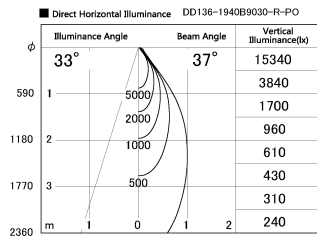

Item no. DD136-1940B9030-R-PO

Series Name: Cledy versa R-G (DD136-R-PO)

Installation	Recessed mount
Type	Pull out downlight
Fixture wattage	18.6W
Beam angle	57 deg
Color Temp.	3000K
CRI	Ra>90
Luminous	1844 lm
Body	Die-cast aluminum alloy
Body finish	N/A
Trim finish	Black
Reflector finish	N/A
IP Rate	IP20
Light source	COB module
Input Voltage	AC220~240V
Dimming Type	Non-Dimmable
Certificate	CE, CCC
Cut Hole	100mm