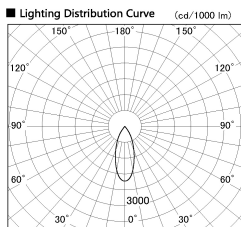

Item no. DD136-1940B9030-R-PO

Series Name: Cledy versa R-G (DD136-R-PO)

Installation	Recessed mount
Type	Pull out downlight
Fixture wattage	18.6W
Beam angle	57 deg
Color Temp.	3000K
CRI	Ra>90
Luminous	1844 lm
Body	Die-cast aluminum alloy
Body finish	N/A
Trim finish	Black
Reflector finish	N/A
IP Rate	IP20
Light source	COB module
Input Voltage	AC220~240V
Dimming Type	Non-Dimmable
Certificate	CE, CCC
Cut Hole	100mm