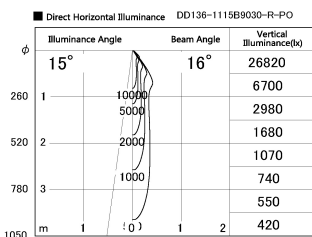

Item no. DD136-1115B9030-R-PO

Series Name: Cledy versa R-G (DD136-R-PO)

Installation	Recessed mount
Type	Pull out downlight
Fixture wattage	10.5W
Beam angle	16 deg
Color Temp.	3000K
CRI	Ra>90
Luminous	1033 lm
Body	Die-cast aluminum alloy
Body finish	N/A
Trim finish	Black
Reflector finish	N/A
IP Rate	IP20
Light source	COB module
Input Voltage	AC220~240V
Dimming Type	Non-Dimmable
Certificate	CE, CCC
Cut Hole	100mm