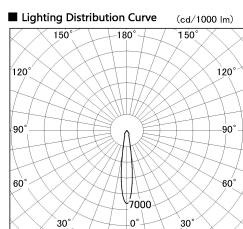

Item no. DD136-1115B9030-R-PO

Series Name: Cledy versa R-G (DD136-R-PO)

Installation	Recessed mount
Type	Pull out downlight
Fixture wattage	10.5W
Beam angle	16 deg
Color Temp.	3000K
CRI	Ra>90
Luminous	1033 lm
Body	Die-cast aluminum alloy
Body finish	N/A
Trim finish	Black
Reflector finish	N/A
IP Rate	IP20
Light source	COB module
Input Voltage	AC220~240V
Dimming Type	Non-Dimmable
Certificate	CE, CCC
Cut Hole	100mm