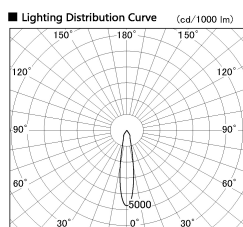

Item no. DD136-1120B9030-R-PO

Series Name: Cledy versa R-G (DD136-R-PO)

■ Direct Horizontal Illuminance DD136-1120B9030-R-PO

φ	Illuminance Angle	Beam Angle	Vertical Illuminance (lx)
330	19°	19°	20240
1			5060
660	2		2250
1000	3		1260
1330	m	0	810
		1	560
		2	410
			320

Installation	Recessed mount
Type	Pull out downlight
Fixture wattage	10.5W
Beam angle	19 deg
Color Temp.	3000K
CRI	Ra>90
Luminous	1059 lm
Body	Die-cast aluminum alloy
Body finish	N/A
Trim finish	Black
Reflector finish	N/A
IP Rate	IP20
Light source	COB module
Input Voltage	AC220~240V
Dimming Type	Non-Dimmable
Certificate	CE, CCC
Cut Hole	100mm