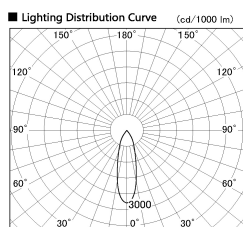

Item no. DD136-1130B9030-R-PO

Series Name: Cledy versa R-G (DD136-R-PO)

Installation	Recessed mount
Type	Pull out downlight
Fixture wattage	10.5W
Beam angle	28 deg
Color Temp.	3000K
CRI	Ra>90
Luminous	1095 lm
Body	Die-cast aluminum alloy
Body finish	N/A
Trim finish	Black
Reflector finish	N/A
IP Rate	IP20
Light source	COB module
Input Voltage	AC220~240V
Dimming Type	Non-Dimmable
Certificate	CE, CCC
Cut Hole	100mm