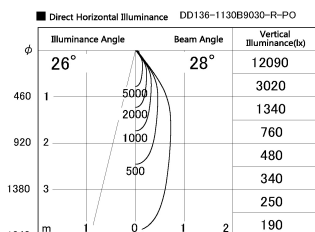

Item no. DD136-1130B9030-R-PO

Series Name: Cledy versa R-G (DD136-R-PO)

Installation	Recessed mount
Type	Pull out downlight
Fixture wattage	10.5W
Beam angle	28 deg
Color Temp.	3000K
CRI	Ra>90
Luminous	1095 lm
Body	Die-cast aluminum alloy
Body finish	N/A
Trim finish	Black
Reflector finish	N/A
IP Rate	IP20
Light source	COB module
Input Voltage	AC220~240V
Dimming Type	Non-Dimmable
Certificate	CE, CCC
Cut Hole	100mm