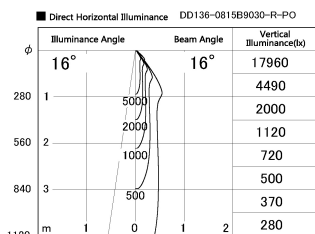

Item no. DD136-0815B9030-R-PO

Series Name: Cledy versa R-G (DD136-R-PO)

Installation	Recessed mount
Type	Pull out downlight
Fixture wattage	7.5W
Beam angle	16 deg
Color Temp.	3000K
CRI	Ra>90
Luminous	705 lm
Body	Die-cast aluminum alloy
Body finish	N/A
Trim finish	Black
Reflector finish	N/A
IP Rate	IP20
Light source	COB module
Input Voltage	AC220~240V
Dimming Type	Non-Dimmable
Certificate	CE, CCC
Cut Hole	100mm