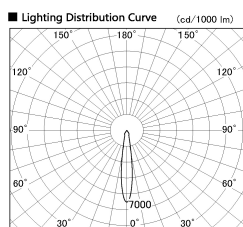

Item no. DD136-0815B9030-R-PO

Series Name: Cledy versa R-G (DD136-R-PO)

Installation	Recessed mount
Type	Pull out downlight
Fixture wattage	7.5W
Beam angle	16 deg
Color Temp.	3000K
CRI	Ra>90
Luminous	705 lm
Body	Die-cast aluminum alloy
Body finish	N/A
Trim finish	Black
Reflector finish	N/A
IP Rate	IP20
Light source	COB module
Input Voltage	AC220~240V
Dimming Type	Non-Dimmable
Certificate	CE, CCC
Cut Hole	100mm