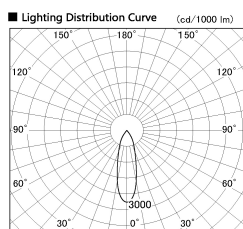

Item no. DD136-0830B9030-R-PO

Series Name: Cledy versa R-G (DD136-R-PO)

| | |
|------------------|-------------------------|
| Installation | Recessed mount |
| Type | Pull out downlight |
| Fixture wattage | 7.5W |
| Beam angle | 29 deg |
| Color Temp. | 3000K |
| CRI | Ra>90 |
| Luminous | 747 lm |
| Body | Die-cast aluminum alloy |
| Body finish | N/A |
| Trim finish | Black |
| Reflector finish | N/A |
| IP Rate | IP20 |
| Light source | COB module |
| Input Voltage | AC220~240V |
| Dimming Type | Non-Dimmable |
| Certificate | CE, CCC |
| Cut Hole | 100mm |