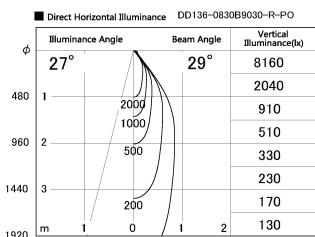

Item no. DD136-0830B9030-R-PO

Series Name: Cledy versa R-G (DD136-R-PO)

| | |
|------------------|-------------------------|
| Installation | Recessed mount |
| Type | Pull out downlight |
| Fixture wattage | 7.5W |
| Beam angle | 29 deg |
| Color Temp. | 3000K |
| CRI | Ra>90 |
| Luminous | 747 lm |
| Body | Die-cast aluminum alloy |
| Body finish | N/A |
| Trim finish | Black |
| Reflector finish | N/A |
| IP Rate | IP20 |
| Light source | COB module |
| Input Voltage | AC220~240V |
| Dimming Type | Non-Dimmable |
| Certificate | CE, CCC |
| Cut Hole | 100mm |