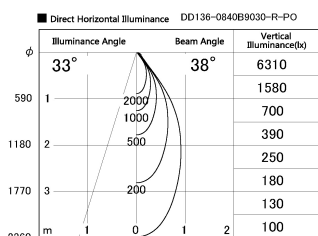

Item no. DD136-0840B9030-R-PO

Series Name: Cledy versa R-G (DD136-R-PO)

Installation	Recessed mount
Type	Pull out downlight
Fixture wattage	7.5W
Beam angle	38 deg
Color Temp.	3000K
CRI	Ra>90
Luminous	762 lm
Body	Die-cast aluminum alloy
Body finish	N/A
Trim finish	Black
Reflector finish	N/A
IP Rate	IP20
Light source	COB module
Input Voltage	AC220~240V
Dimming Type	Non-Dimmable
Certificate	CE, CCC
Cut Hole	100mm