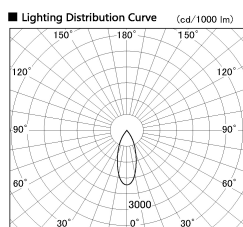

Item no. DD136-0840B9030-R-PO

Series Name: Cledy versa R-G (DD136-R-PO)

Installation	Recessed mount
Type	Pull out downlight
Fixture wattage	7.5W
Beam angle	38 deg
Color Temp.	3000K
CRI	Ra>90
Luminous	762 lm
Body	Die-cast aluminum alloy
Body finish	N/A
Trim finish	Black
Reflector finish	N/A
IP Rate	IP20
Light source	COB module
Input Voltage	AC220~240V
Dimming Type	Non-Dimmable
Certificate	CE, CCC
Cut Hole	100mm