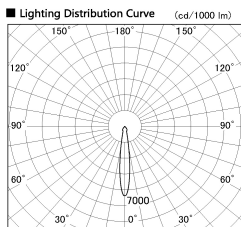

Item no. DD136-2515B9035-R-PO

Series Name: Cledy versa R-G (DD136-R-PO)

■ Direct Horizontal Illuminance DD136-2515B9035-R-PO

φ	Illuminance Angle	Beam Angle	Vertical Illuminance (lx)
240	14°	15°	62890
1			15720
490	2		6990
2			3930
730	3		2520
3			1750
980	m	1	1280
0			980

Installation	Recessed mount
Type	Pull out downlight
Fixture wattage	23W
Beam angle	15 deg
Color Temp.	3500K
CRI	Ra>90
Luminous	2554 lm
Body	Die-cast aluminum alloy
Body finish	N/A
Trim finish	Black
Reflector finish	N/A
IP Rate	IP20
Light source	COB module
Input Voltage	AC220~240V
Dimming Type	Non-Dimmable
Certificate	CE, CCC
Cut Hole	125mm