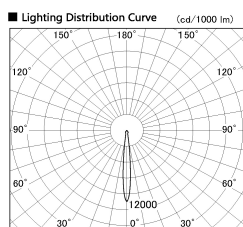

Item no. DD136-2015B9035-R-PO

Series Name: Cledy versa R-G (DD136-R-PO)

Installation	Recessed mount
Type	Pull out downlight
Fixture wattage	20W
Beam angle	11 deg
Color Temp.	3500K
CRI	Ra>90
Luminous	1981 lm
Body	Die-cast aluminum alloy
Body finish	N/A
Trim finish	Black
Reflector finish	N/A
IP Rate	IP20
Light source	COB module
Input Voltage	AC220~240V
Dimming Type	Non-Dimmable
Certificate	CE, CCC
Cut Hole	125mm

■ Direct Horizontal Illuminance DD136-2015B9035-R-PO

φ	Illuminance Angle	Beam Angle	Vertical Illuminance (lx)
170	10°	11°	85840
170			21460
340	20000		9540
340	10000		5360
520	5000		3430
520	2000		2380
690	0	1	1750
690	0	2	1340