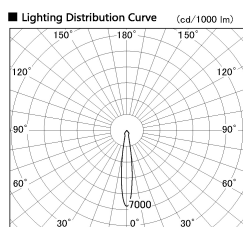

Item no. DD136-2020B9035-R-PO

Series Name: Cledy versa R-G (DD136-R-PO)

Installation	Recessed mount
Type	Pull out downlight
Fixture wattage	20W
Beam angle	15 deg
Color Temp.	3500K
CRI	Ra>90
Luminous	2104 lm
Body	Die-cast aluminum alloy
Body finish	N/A
Trim finish	Black
Reflector finish	N/A
IP Rate	IP20
Light source	COB module
Input Voltage	AC220~240V
Dimming Type	Non-Dimmable
Certificate	CE, CCC
Cut Hole	125mm

■ Direct Horizontal Illuminance DD136-2020B9035-R-PO

Illuminance Angle	Beam Angle	Vertical Illuminance (lx)
14°	1	56570
	2	14140
	3	6290
	4	3540
	5	2260
15°	1	1570
	2	1150
	3	880