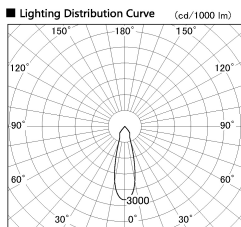

Item no. DD136-2030B9035-R-PO

Series Name: Cledy versa R-G (DD136-R-PO)

■ Direct Horizontal Illuminance DD136-2030B9035-R-PO

φ	Illuminance Angle	Beam Angle	Vertical Illuminance (lx)
1	27°	28°	23970
480	10000		5990
	5000		2660
960	2000		1500
1440	1000		960
1920	500		670
	0		490
		2	370

Installation	Recessed mount
Type	Pull out downlight
Fixture wattage	20W
Beam angle	28 deg
Color Temp.	3500K
CRI	Ra>90
Luminous	2148 lm
Body	Die-cast aluminum alloy
Body finish	N/A
Trim finish	Black
Reflector finish	N/A
IP Rate	IP20
Light source	COB module
Input Voltage	AC220~240V
Dimming Type	Non-Dimmable
Certificate	CE, CCC
Cut Hole	125mm