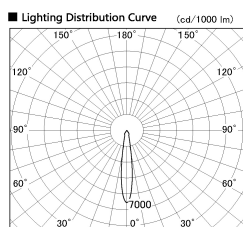

Item no. DD136-1915B9035-R-PO

Series Name: Cledy versa R-G (DD136-R-PO)

Installation	Recessed mount
Type	Pull out downlight
Fixture wattage	18.6W
Beam angle	16 deg
Color Temp.	3500K
CRI	Ra>90
Luminous	1691 lm
Body	Die-cast aluminum alloy
Body finish	N/A
Trim finish	Black
Reflector finish	N/A
IP Rate	IP20
Light source	COB module
Input Voltage	AC220~240V
Dimming Type	Non-Dimmable
Certificate	CE, CCC
Cut Hole	100mm

■ Direct Horizontal Illuminance DD136-1915B9035-R-PO

φ	Illuminance Angle	Beam Angle	Vertical Illuminance (lx)
1	15°	16°	43370
2			10840
3			4820
5			2710
10			1730
20			1200
30			890
60			680