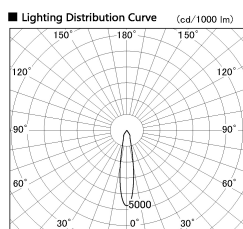

Item no. DD136-1920B9035-R-PO

Series Name: Cledy versa R-G (DD136-R-PO)

Installation	Recessed mount
Type	Pull out downlight
Fixture wattage	18.6W
Beam angle	19 deg
Color Temp.	3500K
CRI	Ra>90
Luminous	1725 lm
Body	Die-cast aluminum alloy
Body finish	N/A
Trim finish	Black
Reflector finish	N/A
IP Rate	IP20
Light source	COB module
Input Voltage	AC220~240V
Dimming Type	Non-Dimmable
Certificate	CE, CCC
Cut Hole	100mm