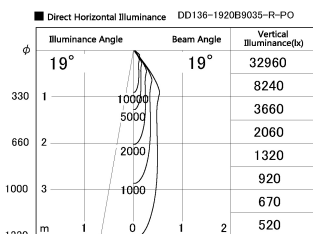

Item no. DD136-1920B9035-R-PO

Series Name: Cledy versa R-G (DD136-R-PO)

Installation	Recessed mount
Type	Pull out downlight
Fixture wattage	18.6W
Beam angle	19 deg
Color Temp.	3500K
CRI	Ra>90
Luminous	1725 lm
Body	Die-cast aluminum alloy
Body finish	N/A
Trim finish	Black
Reflector finish	N/A
IP Rate	IP20
Light source	COB module
Input Voltage	AC220~240V
Dimming Type	Non-Dimmable
Certificate	CE, CCC
Cut Hole	100mm