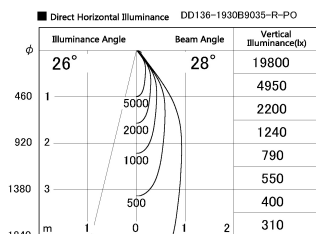

Item no. DD136-1930B9035-R-PO

Series Name: Cledy versa R-G (DD136-R-PO)

Installation	Recessed mount
Type	Pull out downlight
Fixture wattage	18.6W
Beam angle	28 deg
Color Temp.	3500K
CRI	Ra>90
Luminous	1793 lm
Body	Die-cast aluminum alloy
Body finish	N/A
Trim finish	Black
Reflector finish	N/A
IP Rate	IP20
Light source	COB module
Input Voltage	AC220~240V
Dimming Type	Non-Dimmable
Certificate	CE, CCC
Cut Hole	100mm