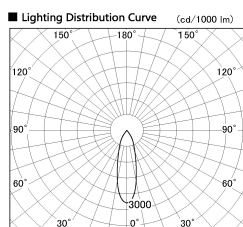

Item no. DD136-1930B9035-R-PO

Series Name: Cledy versa R-G (DD136-R-PO)

Installation	Recessed mount
Type	Pull out downlight
Fixture wattage	18.6W
Beam angle	28 deg
Color Temp.	3500K
CRI	Ra>90
Luminous	1793 lm
Body	Die-cast aluminum alloy
Body finish	N/A
Trim finish	Black
Reflector finish	N/A
IP Rate	IP20
Light source	COB module
Input Voltage	AC220~240V
Dimming Type	Non-Dimmable
Certificate	CE, CCC
Cut Hole	100mm