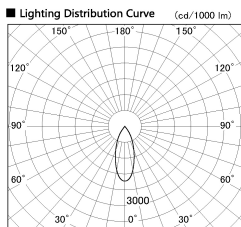

Item no. DD136-1940B9035-R-PO

Series Name: Cledy versa R-G (DD136-R-PO)

Installation	Recessed mount
Type	Pull out downlight
Fixture wattage	18.6W
Beam angle	57 deg
Color Temp.	3500K
CRI	Ra>90
Luminous	1826 lm
Body	Die-cast aluminum alloy
Body finish	N/A
Trim finish	Black
Reflector finish	N/A
IP Rate	IP20
Light source	COB module
Input Voltage	AC220~240V
Dimming Type	Non-Dimmable
Certificate	CE, CCC
Cut Hole	100mm