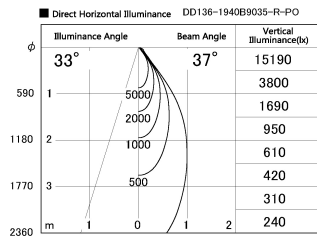

Item no. DD136-1940B9035-R-PO

Series Name: Cledy versa R-G (DD136-R-PO)

Installation	Recessed mount
Type	Pull out downlight
Fixture wattage	18.6W
Beam angle	57 deg
Color Temp.	3500K
CRI	Ra>90
Luminous	1826 lm
Body	Die-cast aluminum alloy
Body finish	N/A
Trim finish	Black
Reflector finish	N/A
IP Rate	IP20
Light source	COB module
Input Voltage	AC220~240V
Dimming Type	Non-Dimmable
Certificate	CE, CCC
Cut Hole	100mm