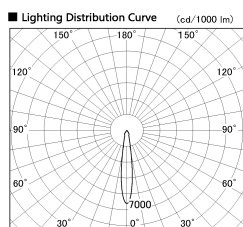

Item no. DD136-1115B9035-R-PO

Series Name: Cledy versa R-G (DD136-R-PO)

■ Direct Horizontal Illuminance DD136-1115B9035-R-PO

φ	Illuminance Angle	Beam Angle	Vertical Illuminance (lx)
260	15°	16°	26560
1			6640
520			2950
2			1660
780			1060
3			740
1050			540
m			410

Installation	Recessed mount
Type	Pull out downlight
Fixture wattage	10.5W
Beam angle	16 deg
Color Temp.	3500K
CRI	Ra>90
Luminous	1023 lm
Body	Die-cast aluminum alloy
Body finish	N/A
Trim finish	Black
Reflector finish	N/A
IP Rate	IP20
Light source	COB module
Input Voltage	AC220~240V
Dimming Type	Non-Dimmable
Certificate	CE, CCC
Cut Hole	100mm