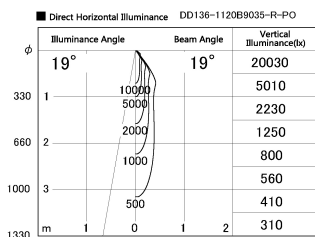

Item no. DD136-1120B9035-R-PO

Series Name: Cledy versa R-G (DD136-R-PO)

Installation	Recessed mount
Type	Pull out downlight
Fixture wattage	10.5W
Beam angle	19 deg
Color Temp.	3500K
CRI	Ra>90
Luminous	1048 lm
Body	Die-cast aluminum alloy
Body finish	N/A
Trim finish	Black
Reflector finish	N/A
IP Rate	IP20
Light source	COB module
Input Voltage	AC220~240V
Dimming Type	Non-Dimmable
Certificate	CE, CCC
Cut Hole	100mm