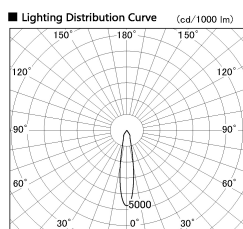

Item no. DD136-1120B9035-R-PO

Series Name: Cledy versa R-G (DD136-R-PO)

Installation	Recessed mount
Type	Pull out downlight
Fixture wattage	10.5W
Beam angle	19 deg
Color Temp.	3500K
CRI	Ra>90
Luminous	1048 lm
Body	Die-cast aluminum alloy
Body finish	N/A
Trim finish	Black
Reflector finish	N/A
IP Rate	IP20
Light source	COB module
Input Voltage	AC220~240V
Dimming Type	Non-Dimmable
Certificate	CE, CCC
Cut Hole	100mm