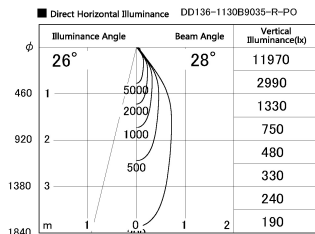

Item no. DD136-1130B9035-R-PO

Series Name: Cledy versa R-G (DD136-R-PO)

Installation	Recessed mount
Type	Pull out downlight
Fixture wattage	10.5W
Beam angle	28 deg
Color Temp.	3500K
CRI	Ra>90
Luminous	1084 lm
Body	Die-cast aluminum alloy
Body finish	N/A
Trim finish	Black
Reflector finish	N/A
IP Rate	IP20
Light source	COB module
Input Voltage	AC220~240V
Dimming Type	Non-Dimmable
Certificate	CE, CCC
Cut Hole	100mm