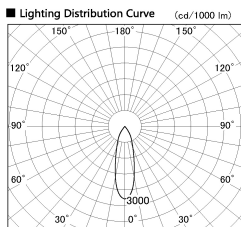

Item no. DD136-1130B9035-R-PO

Series Name: Cledy versa R-G (DD136-R-PO)

Installation	Recessed mount
Type	Pull out downlight
Fixture wattage	10.5W
Beam angle	28 deg
Color Temp.	3500K
CRI	Ra>90
Luminous	1084 lm
Body	Die-cast aluminum alloy
Body finish	N/A
Trim finish	Black
Reflector finish	N/A
IP Rate	IP20
Light source	COB module
Input Voltage	AC220~240V
Dimming Type	Non-Dimmable
Certificate	CE, CCC
Cut Hole	100mm