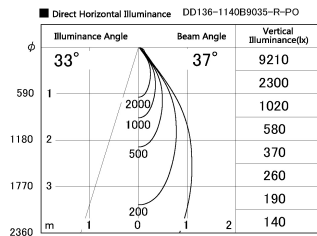

Item no. DD136-1140B9035-R-PO

Series Name: Cledy versa R-G (DD136-R-PO)

| | |
|------------------|-------------------------|
| Installation | Recessed mount |
| Type | Pull out downlight |
| Fixture wattage | 10.5W |
| Beam angle | 37 deg |
| Color Temp. | 3500K |
| CRI | Ra>90 |
| Luminous | 1107 lm |
| Body | Die-cast aluminum alloy |
| Body finish | N/A |
| Trim finish | Black |
| Reflector finish | N/A |
| IP Rate | IP20 |
| Light source | COB module |
| Input Voltage | AC220~240V |
| Dimming Type | Non-Dimmable |
| Certificate | CE, CCC |
| Cut Hole | 100mm |