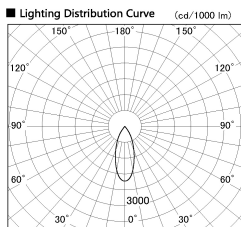

Item no. DD136-1140B9035-R-PO

Series Name: Cledy versa R-G (DD136-R-PO)

| | |
|------------------|-------------------------|
| Installation | Recessed mount |
| Type | Pull out downlight |
| Fixture wattage | 10.5W |
| Beam angle | 37 deg |
| Color Temp. | 3500K |
| CRI | Ra>90 |
| Luminous | 1107 lm |
| Body | Die-cast aluminum alloy |
| Body finish | N/A |
| Trim finish | Black |
| Reflector finish | N/A |
| IP Rate | IP20 |
| Light source | COB module |
| Input Voltage | AC220~240V |
| Dimming Type | Non-Dimmable |
| Certificate | CE, CCC |
| Cut Hole | 100mm |