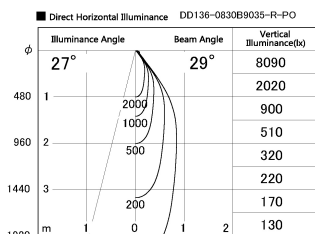

Item no. DD136-0830B9035-R-PO

Series Name: Cledy versa R-G (DD136-R-PO)

Installation	Recessed mount
Type	Pull out downlight
Fixture wattage	7.5W
Beam angle	29 deg
Color Temp.	3500K
CRI	Ra>90
Luminous	740 lm
Body	Die-cast aluminum alloy
Body finish	N/A
Trim finish	Black
Reflector finish	N/A
IP Rate	IP20
Light source	COB module
Input Voltage	AC220~240V
Dimming Type	Non-Dimmable
Certificate	CE, CCC
Cut Hole	100mm