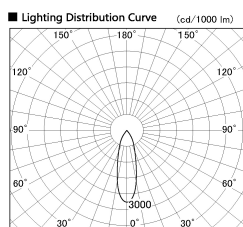

Item no. DD136-0830B9035-R-PO

Series Name: Cledy versa R-G (DD136-R-PO)

Installation	Recessed mount
Type	Pull out downlight
Fixture wattage	7.5W
Beam angle	29 deg
Color Temp.	3500K
CRI	Ra>90
Luminous	740 lm
Body	Die-cast aluminum alloy
Body finish	N/A
Trim finish	Black
Reflector finish	N/A
IP Rate	IP20
Light source	COB module
Input Voltage	AC220~240V
Dimming Type	Non-Dimmable
Certificate	CE, CCC
Cut Hole	100mm