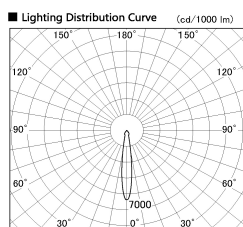

Item no. DD136-2515B9040-R-PO

Series Name: Cledy versa R-G (DD136-R-PO)

Installation	Recessed mount
Type	Pull out downlight
Fixture wattage	23W
Beam angle	15 deg
Color Temp.	4000K
CRI	Ra>90
Luminous	2590 lm
Body	Die-cast aluminum alloy
Body finish	N/A
Trim finish	Black
Reflector finish	N/A
IP Rate	IP20
Light source	COB module
Input Voltage	AC220~240V
Dimming Type	Non-Dimmable
Certificate	CE, CCC
Cut Hole	125mm

■ Direct Horizontal Illuminance DD136-2515B9040-R-PO

φ	Illuminance Angle	Beam Angle	Vertical Illuminance (lx)
240	14°	15°	63780
192			15950
144			7090
96			3990
48			2550
24			1770
12			1300
6			1000