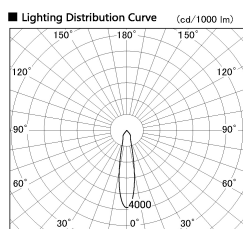

Item no. DD136-2520B9040-R-PO

Series Name: Cledy versa R-G (DD136-R-PO)

Installation	Recessed mount
Type	Pull out downlight
Fixture wattage	23W
Beam angle	21 deg
Color Temp.	4000K
CRI	Ra>90
Luminous	2793 lm
Body	Die-cast aluminum alloy
Body finish	N/A
Trim finish	Black
Reflector finish	N/A
IP Rate	IP20
Light source	COB module
Input Voltage	AC220~240V
Dimming Type	Non-Dimmable
Certificate	CE, CCC
Cut Hole	125mm

■ Direct Horizontal Illuminance DD136-2520B9040-R-PO

φ	Illuminance Angle	Beam Angle	Vertical Illuminance (lx)
350	20°	21°	43720
700	20°	21°	10930
1050	20°	21°	4860
1410	20°	21°	2730
			1750
			1210
			890
			680