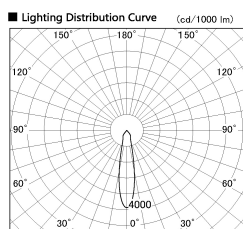

Item no. DD136-2520B9040-R-PO

Series Name: Cledy versa R-G (DD136-R-PO)

Installation	Recessed mount
Type	Pull out downlight
Fixture wattage	23W
Beam angle	21 deg
Color Temp.	4000K
CRI	Ra>90
Luminous	2793 lm
Body	Die-cast aluminum alloy
Body finish	N/A
Trim finish	Black
Reflector finish	N/A
IP Rate	IP20
Light source	COB module
Input Voltage	AC220~240V
Dimming Type	Non-Dimmable
Certificate	CE, CCC
Cut Hole	125mm

■ Direct Horizontal Illuminance DD136-2520B9040-R-PO

φ	Illuminance Angle	Beam Angle	Vertical Illuminance (lx)
350	20°	21°	43720
700	1		10930
1050	2		4860
1410	3		2730
	1	2	1750
			1210
			890
			680