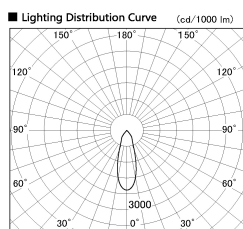

Item no. DD136-2530B9040-R-PO

Series Name: Cledy versa R-G (DD136-R-PO)

Installation	Recessed mount
Type	Pull out downlight
Fixture wattage	23W
Beam angle	33 deg
Color Temp.	4000K
CRI	Ra>90
Luminous	2836 lm
Body	Die-cast aluminum alloy
Body finish	N/A
Trim finish	Black
Reflector finish	N/A
IP Rate	IP20
Light source	COB module
Input Voltage	AC220~240V
Dimming Type	Non-Dimmable
Certificate	CE, CCC
Cut Hole	125mm