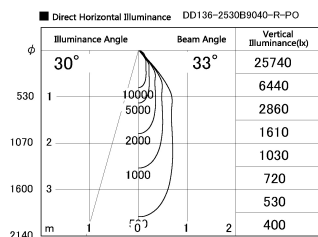

Item no. DD136-2530B9040-R-PO

Series Name: Cledy versa R-G (DD136-R-PO)

Installation	Recessed mount
Type	Pull out downlight
Fixture wattage	23W
Beam angle	33 deg
Color Temp.	4000K
CRI	Ra>90
Luminous	2836 lm
Body	Die-cast aluminum alloy
Body finish	N/A
Trim finish	Black
Reflector finish	N/A
IP Rate	IP20
Light source	COB module
Input Voltage	AC220~240V
Dimming Type	Non-Dimmable
Certificate	CE, CCC
Cut Hole	125mm