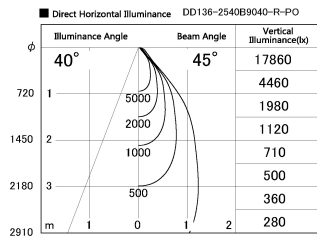

Item no. DD136-2540B9040-R-PO

Series Name: Cledy versa R-G (DD136-R-PO)

Installation	Recessed mount
Type	Pull out downlight
Fixture wattage	23W
Beam angle	45 deg
Color Temp.	4000K
CRI	Ra>90
Luminous	2839 lm
Body	Die-cast aluminum alloy
Body finish	N/A
Trim finish	Black
Reflector finish	N/A
IP Rate	IP20
Light source	COB module
Input Voltage	AC220~240V
Dimming Type	Non-Dimmable
Certificate	CE, CCC
Cut Hole	125mm