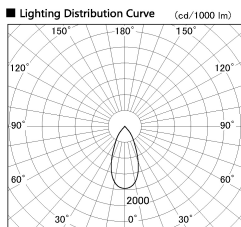

Item no. DD136-2540B9040-R-PO

Series Name: Cledy versa R-G (DD136-R-PO)

Installation	Recessed mount
Type	Pull out downlight
Fixture wattage	23W
Beam angle	45 deg
Color Temp.	4000K
CRI	Ra>90
Luminous	2839 lm
Body	Die-cast aluminum alloy
Body finish	N/A
Trim finish	Black
Reflector finish	N/A
IP Rate	IP20
Light source	COB module
Input Voltage	AC220~240V
Dimming Type	Non-Dimmable
Certificate	CE, CCC
Cut Hole	125mm