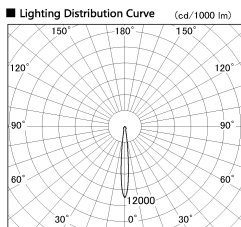

Item no. DD136-2015B9040-R-PO

Series Name: Cledy versa R-G (DD136-R-PO)

■ Direct Horizontal Illuminance DD136-2015B9040-R-PO

φ	Illuminance Angle	Beam Angle	Vertical Illuminance (lx)
170	10°	11°	87050
170			21760
340	2000		9670
340	10000		5440
520	5000		3480
520	2000		2420
690	0	1	1780
690	0	2	1360

Installation	Recessed mount
Type	Pull out downlight
Fixture wattage	20W
Beam angle	11 deg
Color Temp.	4000K
CRI	Ra>90
Luminous	2009 lm
Body	Die-cast aluminum alloy
Body finish	N/A
Trim finish	Black
Reflector finish	N/A
IP Rate	IP20
Light source	COB module
Input Voltage	AC220~240V
Dimming Type	Non-Dimmable
Certificate	CE, CCC
Cut Hole	125mm