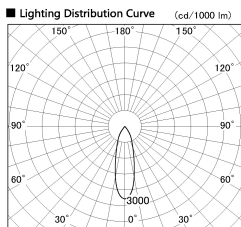

Item no. DD136-1930B9040-R-PO

Series Name: Cledy versa R-G (DD136-R-PO)

Installation	Recessed mount
Type	Pull out downlight
Fixture wattage	18.6W
Beam angle	28 deg
Color Temp.	4000K
CRI	Ra>90
Luminous	1818 lm
Body	Die-cast aluminum alloy
Body finish	N/A
Trim finish	Black
Reflector finish	N/A
IP Rate	IP20
Light source	COB module
Input Voltage	AC220~240V
Dimming Type	Non-Dimmable
Certificate	CE, CCC
Cut Hole	100mm