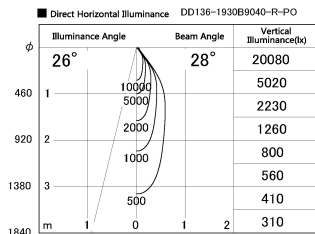

Item no. DD136-1930B9040-R-PO

Series Name: Cledy versa R-G (DD136-R-PO)

Installation	Recessed mount
Type	Pull out downlight
Fixture wattage	18.6W
Beam angle	28 deg
Color Temp.	4000K
CRI	Ra>90
Luminous	1818 lm
Body	Die-cast aluminum alloy
Body finish	N/A
Trim finish	Black
Reflector finish	N/A
IP Rate	IP20
Light source	COB module
Input Voltage	AC220~240V
Dimming Type	Non-Dimmable
Certificate	CE, CCC
Cut Hole	100mm