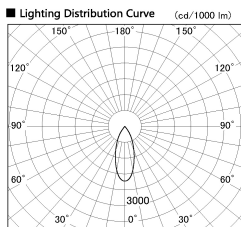

Item no. DD136-1940B9040-R-PO

Series Name: Cledy versa R-G (DD136-R-PO)

Installation	Recessed mount
Type	Pull out downlight
Fixture wattage	18.6W
Beam angle	57 deg
Color Temp.	4000K
CRI	Ra>90
Luminous	1851 lm
Body	Die-cast aluminum alloy
Body finish	N/A
Trim finish	Black
Reflector finish	N/A
IP Rate	IP20
Light source	COB module
Input Voltage	AC220~240V
Dimming Type	Non-Dimmable
Certificate	CE, CCC
Cut Hole	100mm