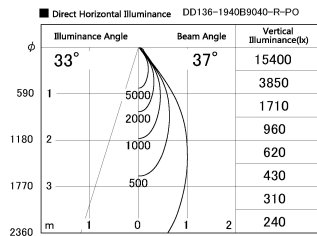

Item no. DD136-1940B9040-R-PO

Series Name: Cledy versa R-G (DD136-R-PO)

Installation	Recessed mount
Type	Pull out downlight
Fixture wattage	18.6W
Beam angle	57 deg
Color Temp.	4000K
CRI	Ra>90
Luminous	1851 lm
Body	Die-cast aluminum alloy
Body finish	N/A
Trim finish	Black
Reflector finish	N/A
IP Rate	IP20
Light source	COB module
Input Voltage	AC220~240V
Dimming Type	Non-Dimmable
Certificate	CE, CCC
Cut Hole	100mm