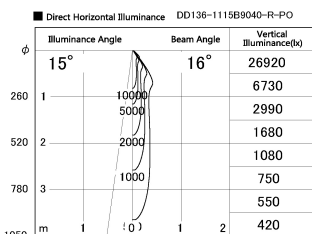

Item no. DD136-1115B9040-R-PO

Series Name: Cledy versa R-G (DD136-R-PO)

Installation	Recessed mount
Type	Pull out downlight
Fixture wattage	10.5W
Beam angle	16 deg
Color Temp.	4000K
CRI	Ra>90
Luminous	1037 lm
Body	Die-cast aluminum alloy
Body finish	N/A
Trim finish	Black
Reflector finish	N/A
IP Rate	IP20
Light source	COB module
Input Voltage	AC220~240V
Dimming Type	Non-Dimmable
Certificate	CE, CCC
Cut Hole	100mm