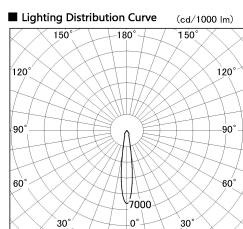

Item no. DD136-1115B9040-R-PO

Series Name: Cledy versa R-G (DD136-R-PO)

Installation	Recessed mount
Type	Pull out downlight
Fixture wattage	10.5W
Beam angle	16 deg
Color Temp.	4000K
CRI	Ra>90
Luminous	1037 lm
Body	Die-cast aluminum alloy
Body finish	N/A
Trim finish	Black
Reflector finish	N/A
IP Rate	IP20
Light source	COB module
Input Voltage	AC220~240V
Dimming Type	Non-Dimmable
Certificate	CE, CCC
Cut Hole	100mm