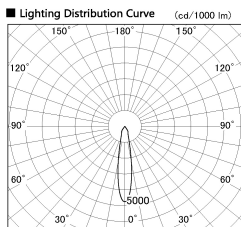

Item no. DD136-1120B9040-R-PO

Series Name: Cledy versa R-G (DD136-R-PO)

■ Direct Horizontal Illuminance DD136-1120B9040-R-PO

φ	Illuminance Angle	Beam Angle	Vertical Illuminance (lx)
330	19°	19°	20310
1000			5080
660			2260
330			1270
1330			810
			560
			410
			320

Installation	Recessed mount
Type	Pull out downlight
Fixture wattage	10.5W
Beam angle	19 deg
Color Temp.	4000K
CRI	Ra>90
Luminous	1063 lm
Body	Die-cast aluminum alloy
Body finish	N/A
Trim finish	Black
Reflector finish	N/A
IP Rate	IP20
Light source	COB module
Input Voltage	AC220~240V
Dimming Type	Non-Dimmable
Certificate	CE, CCC
Cut Hole	100mm