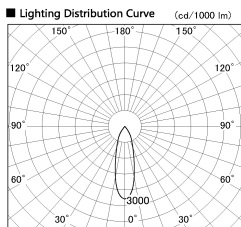

Item no. DD136-1130B9040-R-PO

Series Name: Cledy versa R-G (DD136-R-PO)

Installation	Recessed mount
Type	Pull out downlight
Fixture wattage	10.5W
Beam angle	28 deg
Color Temp.	4000K
CRI	Ra>90
Luminous	1099 lm
Body	Die-cast aluminum alloy
Body finish	N/A
Trim finish	Black
Reflector finish	N/A
IP Rate	IP20
Light source	COB module
Input Voltage	AC220~240V
Dimming Type	Non-Dimmable
Certificate	CE, CCC
Cut Hole	100mm