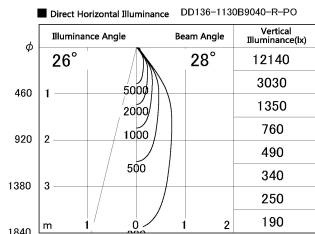

Item no. DD136-1130B9040-R-PO

Series Name: Cledy versa R-G (DD136-R-PO)

Installation	Recessed mount
Type	Pull out downlight
Fixture wattage	10.5W
Beam angle	28 deg
Color Temp.	4000K
CRI	Ra>90
Luminous	1099 lm
Body	Die-cast aluminum alloy
Body finish	N/A
Trim finish	Black
Reflector finish	N/A
IP Rate	IP20
Light source	COB module
Input Voltage	AC220~240V
Dimming Type	Non-Dimmable
Certificate	CE, CCC
Cut Hole	100mm