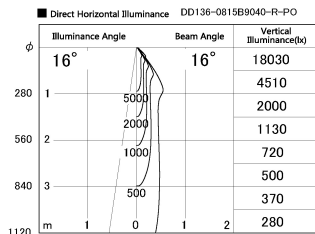

Item no. DD136-0815B9040-R-PO

Series Name: Cledy versa R-G (DD136-R-PO)

Installation	Recessed mount
Type	Pull out downlight
Fixture wattage	7.5W
Beam angle	16 deg
Color Temp.	4000K
CRI	Ra>90
Luminous	708 lm
Body	Die-cast aluminum alloy
Body finish	N/A
Trim finish	Black
Reflector finish	N/A
IP Rate	IP20
Light source	COB module
Input Voltage	AC220~240V
Dimming Type	Non-Dimmable
Certificate	CE, CCC
Cut Hole	100mm