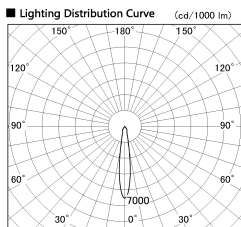

Item no. DD136-0815B9040-R-PO

Series Name: Cledy versa R-G (DD136-R-PO)

Installation	Recessed mount
Type	Pull out downlight
Fixture wattage	7.5W
Beam angle	16 deg
Color Temp.	4000K
CRI	Ra>90
Luminous	708 lm
Body	Die-cast aluminum alloy
Body finish	N/A
Trim finish	Black
Reflector finish	N/A
IP Rate	IP20
Light source	COB module
Input Voltage	AC220~240V
Dimming Type	Non-Dimmable
Certificate	CE, CCC
Cut Hole	100mm