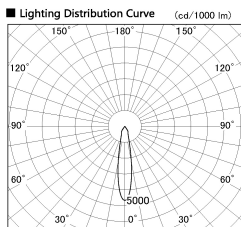

Item no. DD136-0820B9040-R-PO

Series Name: Cledy versa R-G (DD136-R-PO)

| | |
|------------------|-------------------------|
| Installation | Recessed mount |
| Type | Pull out downlight |
| Fixture wattage | 7.5W |
| Beam angle | 20 deg |
| Color Temp. | 4000K |
| CRI | Ra>90 |
| Luminous | 722 lm |
| Body | Die-cast aluminum alloy |
| Body finish | N/A |
| Trim finish | Black |
| Reflector finish | N/A |
| IP Rate | IP20 |
| Light source | COB module |
| Input Voltage | AC220~240V |
| Dimming Type | Non-Dimmable |
| Certificate | CE, CCC |
| Cut Hole | 100mm |