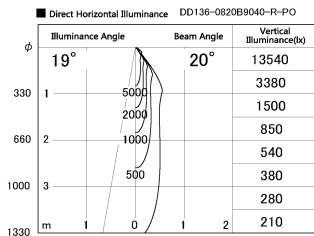

Item no. DD136-0820B9040-R-PO

Series Name: Cledy versa R-G (DD136-R-PO)

| | |
|------------------|-------------------------|
| Installation | Recessed mount |
| Type | Pull out downlight |
| Fixture wattage | 7.5W |
| Beam angle | 20 deg |
| Color Temp. | 4000K |
| CRI | Ra>90 |
| Luminous | 722 lm |
| Body | Die-cast aluminum alloy |
| Body finish | N/A |
| Trim finish | Black |
| Reflector finish | N/A |
| IP Rate | IP20 |
| Light source | COB module |
| Input Voltage | AC220~240V |
| Dimming Type | Non-Dimmable |
| Certificate | CE, CCC |
| Cut Hole | 100mm |