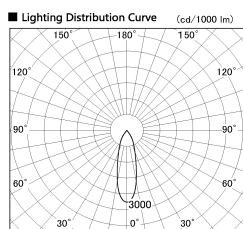

Item no. DD136-0830B9040-R-PO

Series Name: Cledy versa R-G (DD136-R-PO)

Installation	Recessed mount
Type	Pull out downlight
Fixture wattage	7.5W
Beam angle	29 deg
Color Temp.	4000K
CRI	Ra>90
Luminous	750 lm
Body	Die-cast aluminum alloy
Body finish	N/A
Trim finish	Black
Reflector finish	N/A
IP Rate	IP20
Light source	COB module
Input Voltage	AC220~240V
Dimming Type	Non-Dimmable
Certificate	CE, CCC
Cut Hole	100mm