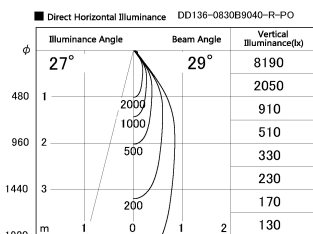

Item no. DD136-0830B9040-R-PO

Series Name: Cledy versa R-G (DD136-R-PO)

Installation	Recessed mount
Type	Pull out downlight
Fixture wattage	7.5W
Beam angle	29 deg
Color Temp.	4000K
CRI	Ra>90
Luminous	750 lm
Body	Die-cast aluminum alloy
Body finish	N/A
Trim finish	Black
Reflector finish	N/A
IP Rate	IP20
Light source	COB module
Input Voltage	AC220~240V
Dimming Type	Non-Dimmable
Certificate	CE, CCC
Cut Hole	100mm