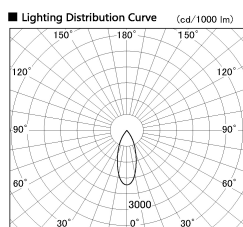

Item no. DD136-0840B9040-R-PO

Series Name: Cledy versa R-G (DD136-R-PO)

| | |
|------------------|-------------------------|
| Installation | Recessed mount |
| Type | Pull out downlight |
| Fixture wattage | 7.5W |
| Beam angle | 38 deg |
| Color Temp. | 4000K |
| CRI | Ra>90 |
| Luminous | 765 lm |
| Body | Die-cast aluminum alloy |
| Body finish | N/A |
| Trim finish | Black |
| Reflector finish | N/A |
| IP Rate | IP20 |
| Light source | COB module |
| Input Voltage | AC220~240V |
| Dimming Type | Non-Dimmable |
| Certificate | CE, CCC |
| Cut Hole | 100mm |