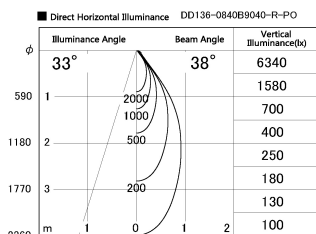

Item no. DD136-0840B9040-R-PO

Series Name: Cledy versa R-G (DD136-R-PO)

| | |
|------------------|-------------------------|
| Installation | Recessed mount |
| Type | Pull out downlight |
| Fixture wattage | 7.5W |
| Beam angle | 38 deg |
| Color Temp. | 4000K |
| CRI | Ra>90 |
| Luminous | 765 lm |
| Body | Die-cast aluminum alloy |
| Body finish | N/A |
| Trim finish | Black |
| Reflector finish | N/A |
| IP Rate | IP20 |
| Light source | COB module |
| Input Voltage | AC220~240V |
| Dimming Type | Non-Dimmable |
| Certificate | CE, CCC |
| Cut Hole | 100mm |