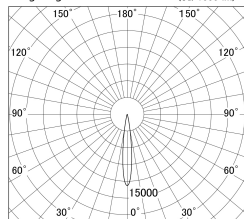

Installation	Recessed mount
Type	High-efficiency Lens type adjustable downlight
Fixture wattage	7.5W
Beam angle	14deg
Color Temp.	2700K
CRI	Ra>90
Luminous	649 lm
Body	Die-castaluminumalloy
Body finish	N/A
Trim finish	White
Reflector finish	N/A
IP Rate	IP20
Light source	COB module
Input Voltage	AC220~240V
Dimming Type	Non-Dimmable
Certificate	CE,CCC
Cut Hole	100mm

■ Lighting Distribution Curve (cd/1000 lm)

φ	Illuminance Angle	Beam Angle	Vertical Illuminance(lx)
220	13°	14°	33360
1			8340
450			3710
2			2080
680			1330
3			930
910			680
m			520

Luminous flux : 650 lm